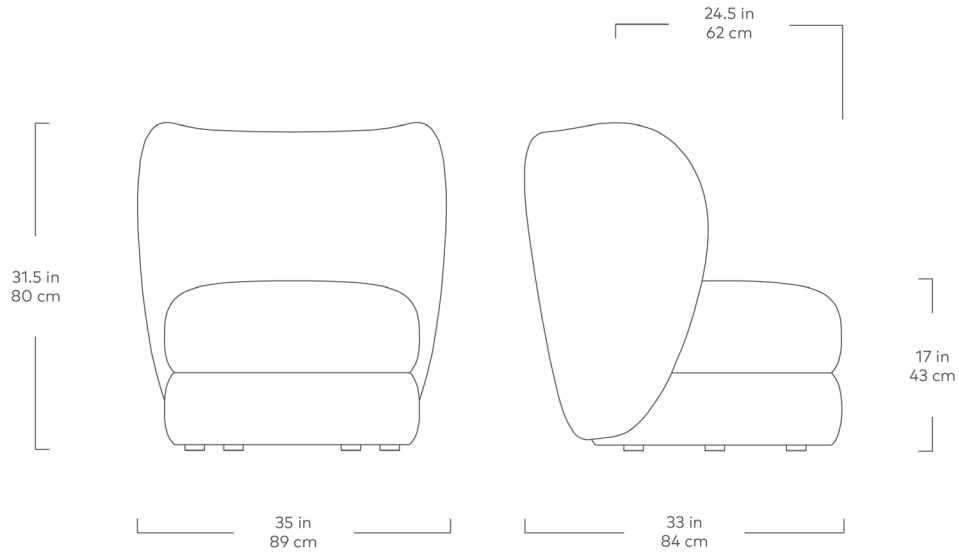

Forme Chair

- Fully upholstered curved back and seat is crafted with high resiliency polyurethane foam.
- Elastic strap webbing suspension system.
- Plastic leveller feet on base to protect hardwood floors.
- All fabric is California TB117-2013 certified and double rub tested.
- Manufactured to meet California TB117-2013 fire safety standards without the use of flame retardant additives in the upholstery foam.